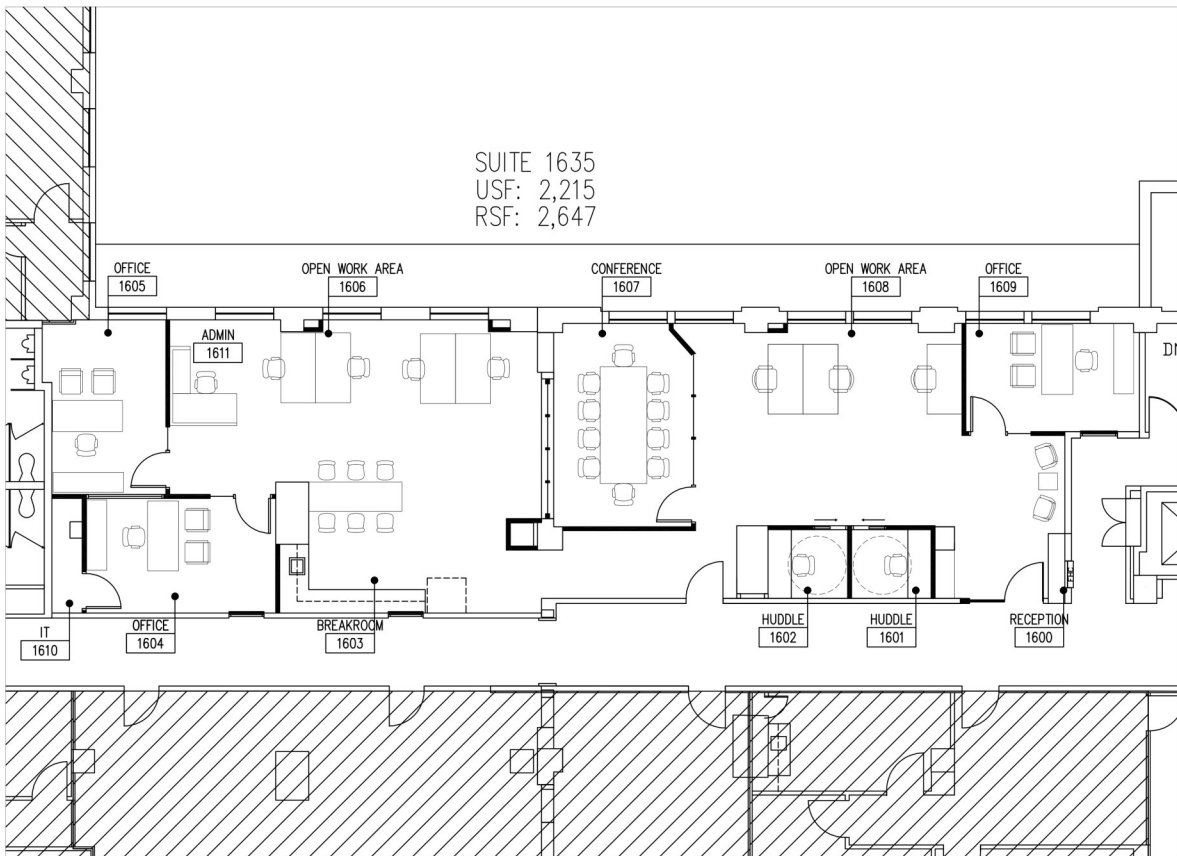

Esperson

Level 16 - Suite 1635 (2,647 RSF)

808 Travis, Houston, Texas 77002

cameron
MANAGEMENT

For leasing information:

Christine Gabriel 713.224.1663 x 284

Morris Chen 713.224.1663 x 256

leasing@cameronmanagement.com