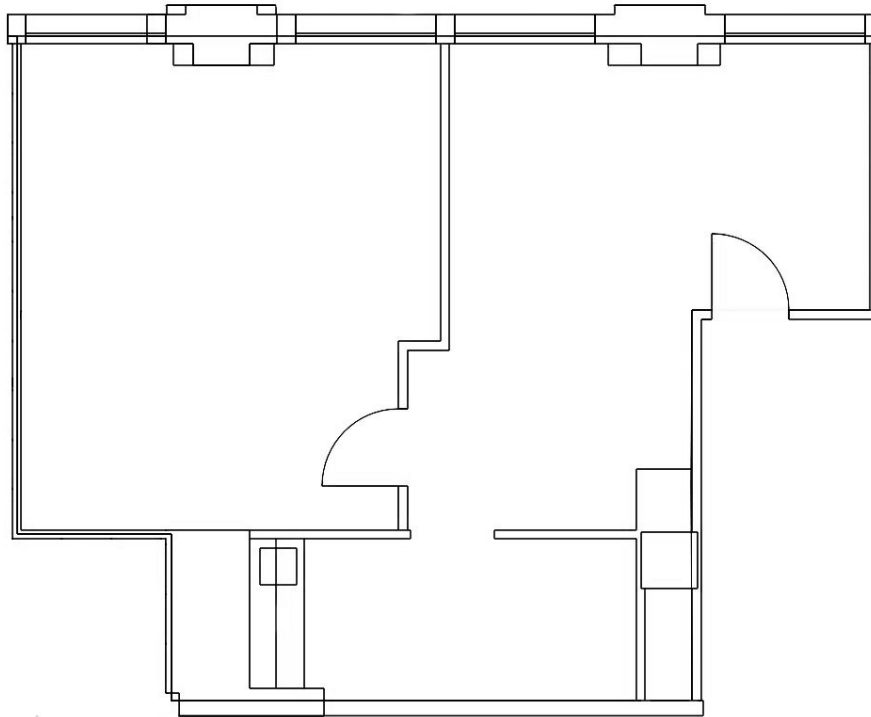

Esperson

Level 15 - Suite 1530 (721 RSF)

808 Travis, Houston, Texas 77002

cameron
MANAGEMENT

For leasing information:

Christine Gabriel 713.275.4584

Morris Chen 713.275.4585

leasing@cameronmanagement.com