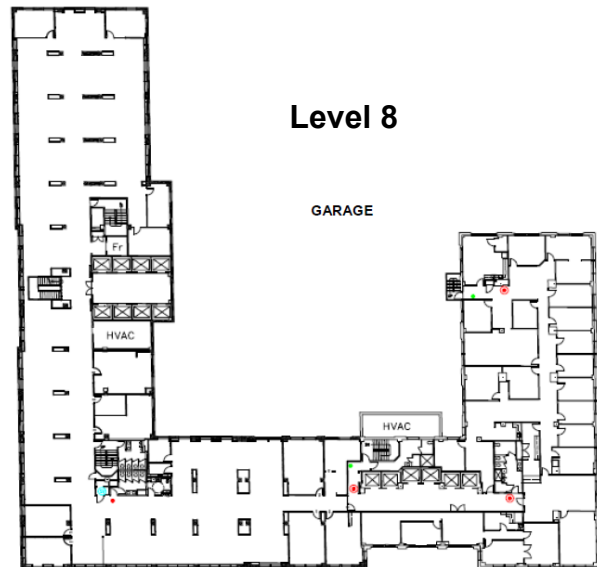

Esperson

Level 6, 7 & 8 (93,902 RSF)

808 Travis, Houston, Texas 77002

Level 6

Level 7

Level 8

cameron
MANAGEMENT

For leasing information:
Christine Gabriel 713.224.1663 x 284
Morris Chen 713.224.1663 x 256
leasing@cameronmanagement.com