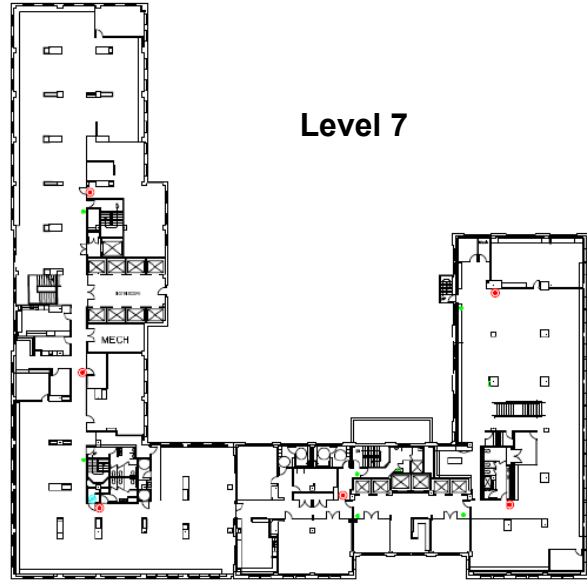

Esperson

Level 6, 7 & 8 (93,902 RSF)

808 Travis, Houston, Texas 77002

Level 6

Level 7

Level 8

cameron
MANAGEMENT

For leasing information:
Christine Gabriel 713.224.1663 x 284
Morris Chen 713.224.1663 x 256
leasing@cameronmanagement.com