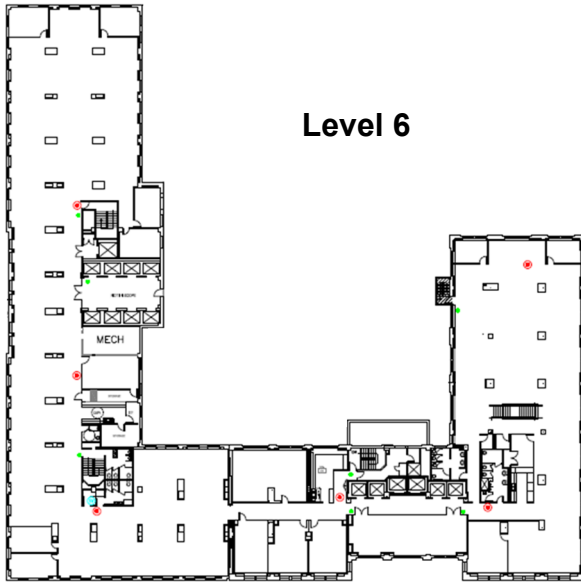

Esperson

Level 6, 7 & 8 (93,902 RSF)

808 Travis, Houston, Texas 77002

Level 6

Level 7

Level 8

cameron
MANAGEMENT

For leasing information:
Christine Gabriel 713.224.1663 x 284
Morris Chen 713.224.1663 x 256
leasing@cameronmanagement.com