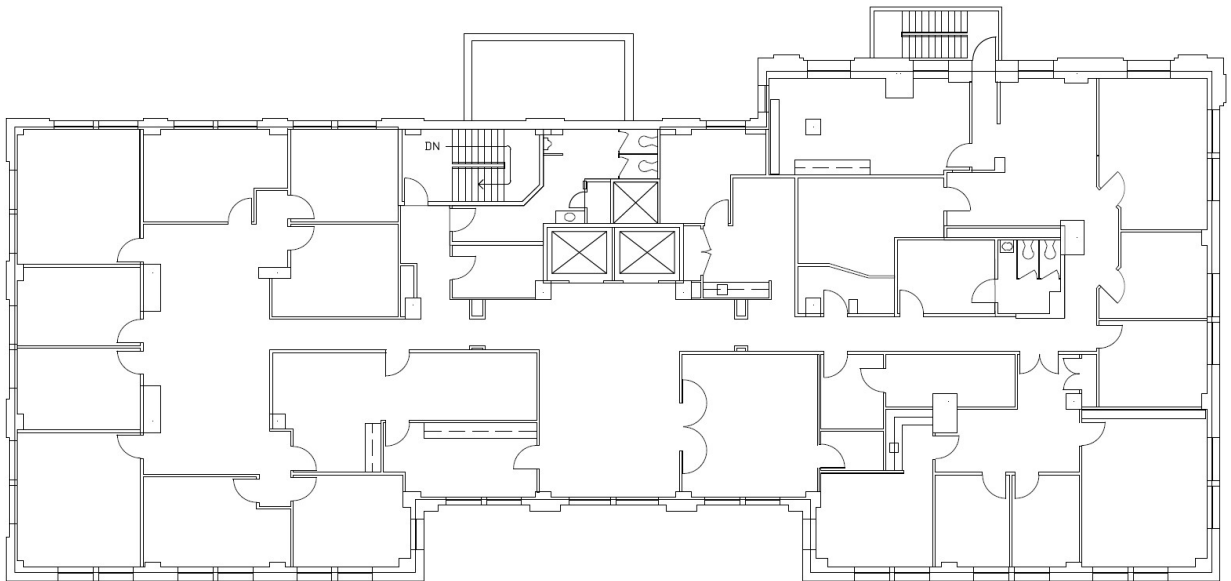

Esperson

Level 21 - Suite 2100 (9,057 RSF)

808 Travis, Houston, Texas 77002

cameron
MANAGEMENT

For leasing information:

Christine Gabriel 713.224.1663 x 284

Morris Chen 713.224.1663 x 256

leasing@cameronmanagement.com