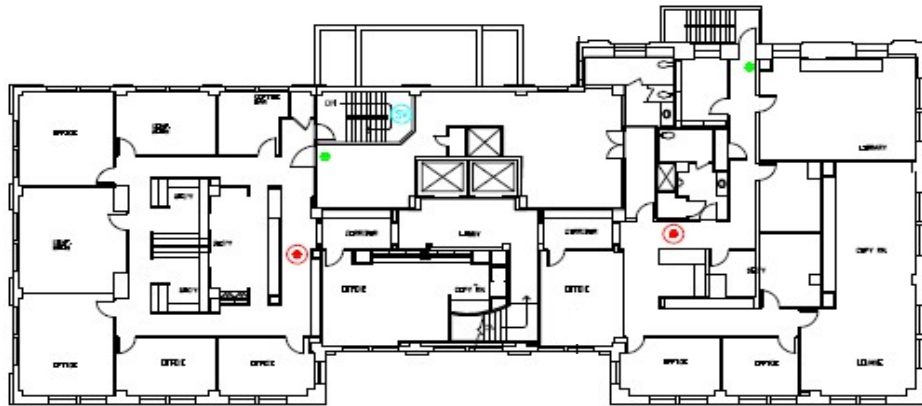

# Esperson

Level 19 & 20 - Niels (17,300 RSF)

808 Travis, Houston, Texas 77002

**SUITE 1900 N**  
8,232 RSF

**SUITE 2000 N**  
9,068 RSF

**cameron**  
MANAGEMENT

For leasing information:

Christine Gabriel 713.224.1663 x 284