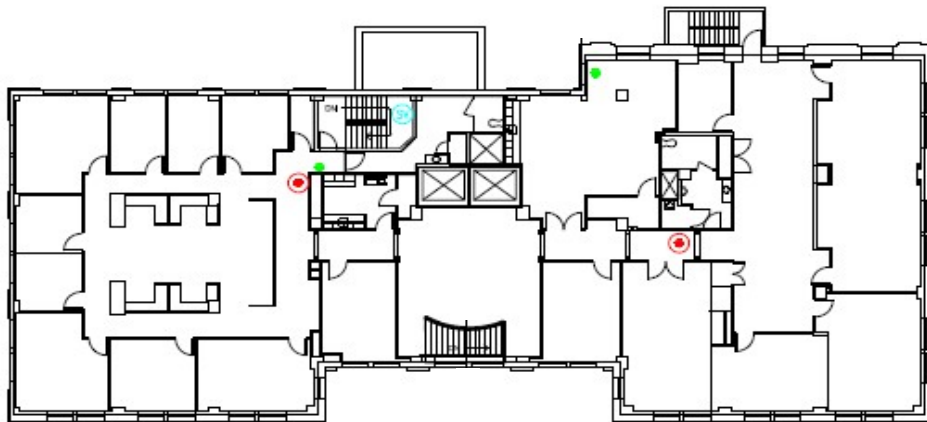

# Esperson

Level 19 & 20 - Niels (17,300 RSF)

808 Travis, Houston, Texas 77002

**SUITE 1900 N**  
8,232 RSF

**SUITE 2000 N**  
9,068 RSF

**cameron**  
MANAGEMENT

For leasing information:

Christine Gabriel 713.224.1663 x 284