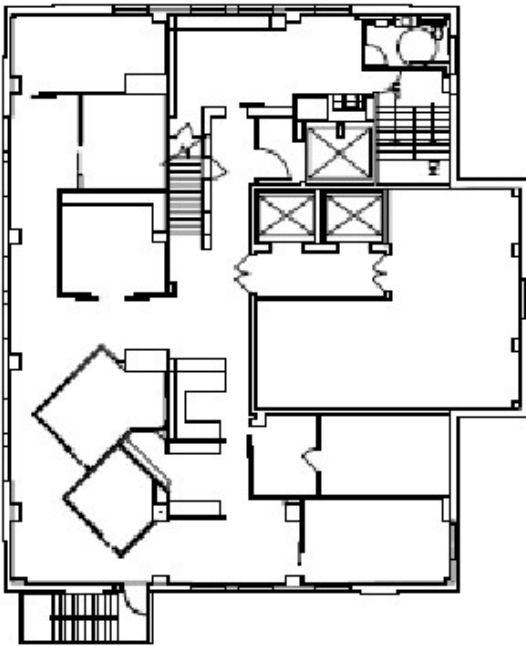

Esperson

Level 18 & 19 - Suite 1810 & 1900 (7,178 RSF)

808 Travis, Houston, Texas 77002

SUITE 1810
3,351 RSF

SUITE 1900
3,827 RSF

Penthouse Suite consists of two floors connected via internal staircase with ADA compliant wheelchair lift