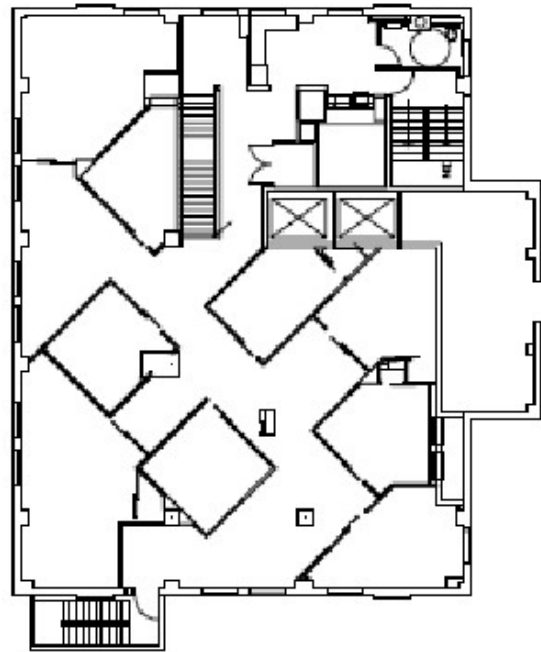

Esperson

Level 18 & 19 - Suite 1810 & 1900 (7,178 RSF)

808 Travis, Houston, Texas 77002

SUITE 1810
3,351 RSF

SUITE 1900
3,827 RSF

Penthouse Suite consists of two floors connected via internal staircase with ADA compliant wheelchair lift