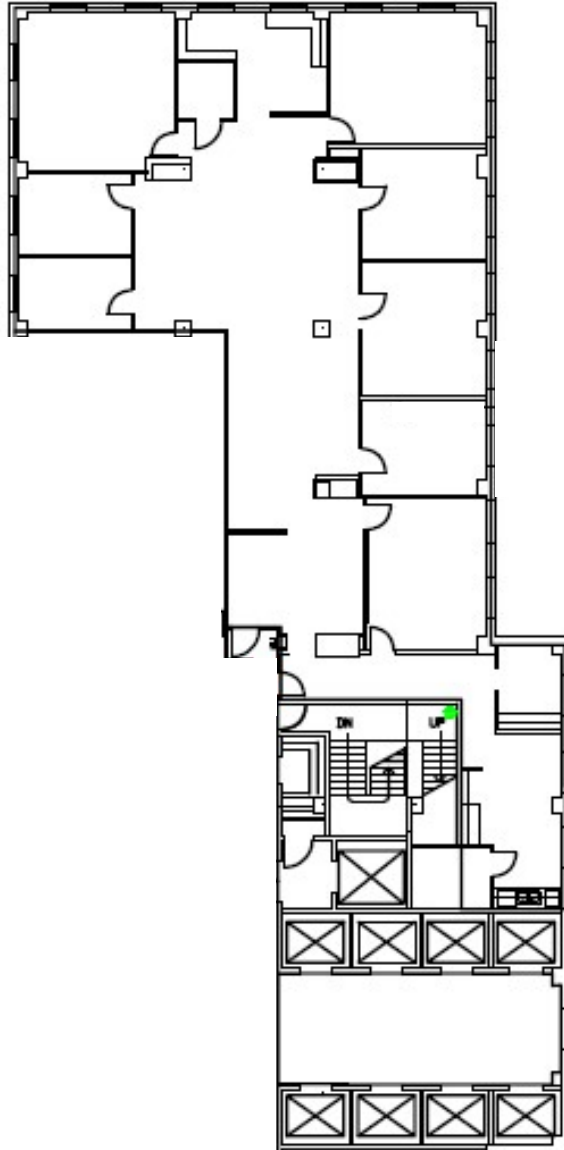

Esperson

Level 16 - Suite 1600 (4,915 RSF)

808 Travis, Houston, Texas 77002

cameron
MANAGEMENT

For leasing information:

Christine Gabriel 713.224.1663 x 284

Morris Chen 713.224.1663 x 256

leasing@cameronmanagement.com