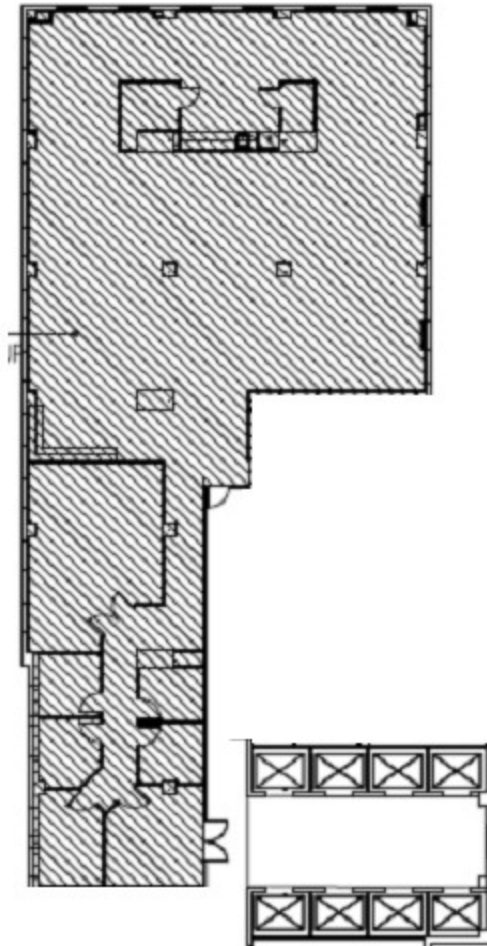

Esperson

Level 15 - Suite 1550 (6,380 RSF)

808 Travis, Houston, Texas 77002

cameron
MANAGEMENT

For leasing information:

Christine Gabriel 713.224.1663 x 284

Morris Chen 713.224.1663 x 256

leasing@cameronmanagement.com