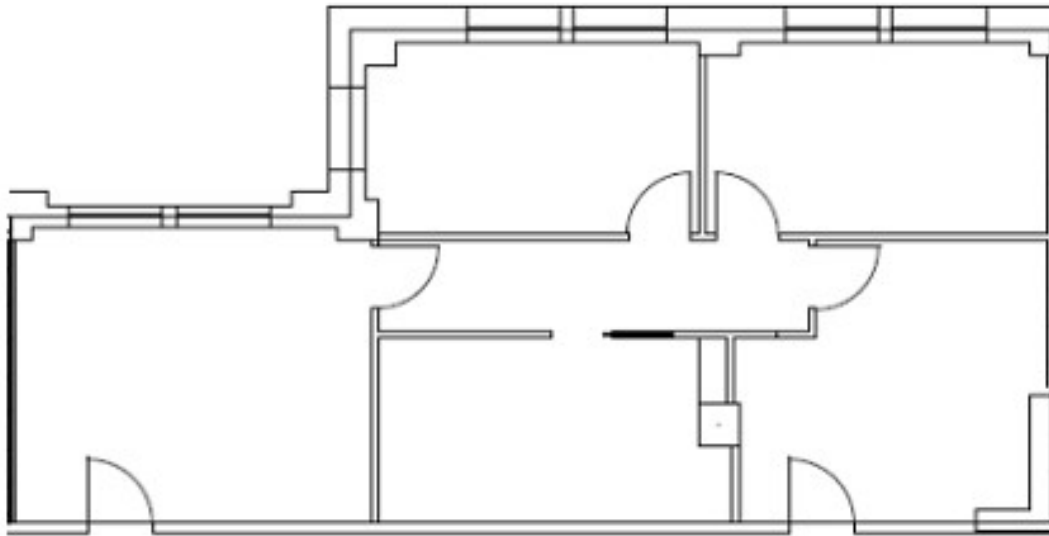

# Esperson

Level 15 - Suite 1505 (1,268 RSF)

808 Travis, Houston, Texas 77002

cameron  
MANAGEMENT

For leasing information:

Christine Gabriel 713.224.1663 x 284

Morris Chen 713.224.1663 x 256

[leasing@cameronmanagement.com](mailto:leasing@cameronmanagement.com)