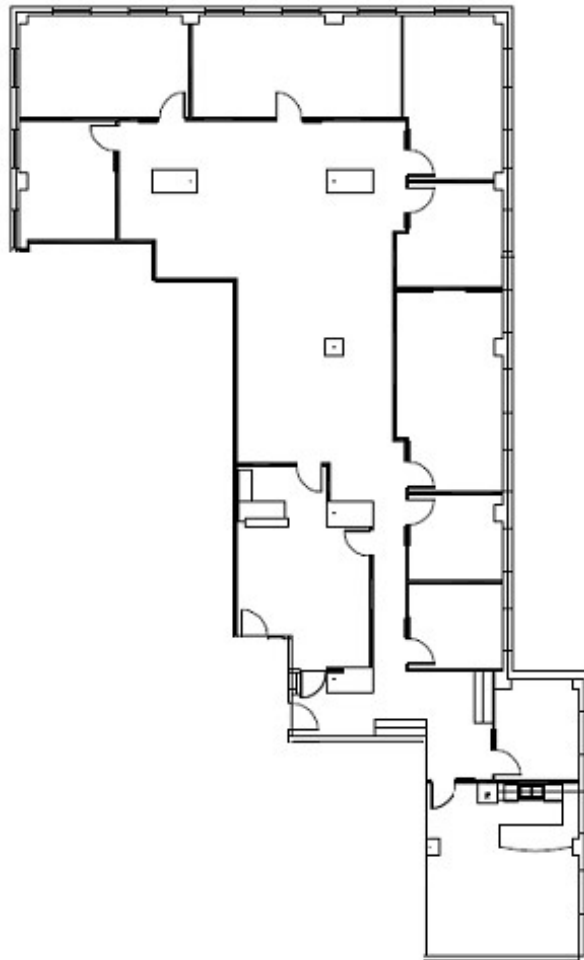

# Esperson

Level 14 - Suite 1450 (4,736 RSF)

808 Travis, Houston, Texas 77002

cameron  
MANAGEMENT

For leasing information:

Christine Gabriel 713.224.1663 x 284

Morris Chen 713.224.1663 x 256

[leasing@cameronmanagement.com](mailto:leasing@cameronmanagement.com)