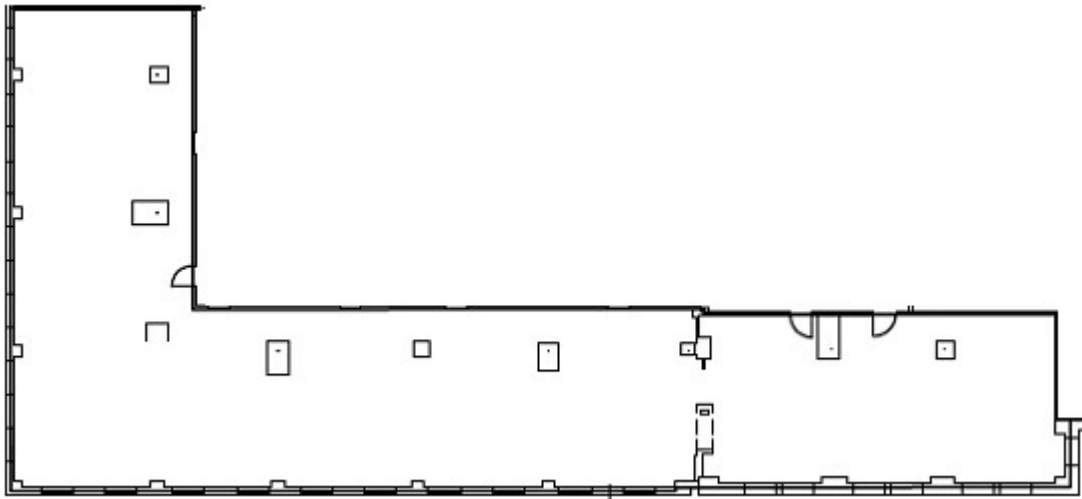

Esperson

Level 13 - Suite 1304 (5,788 RSF)

808 Travis, Houston, Texas 77002

cameron
MANAGEMENT

For leasing information:

Christine Gabriel 713.224.1663 x 284

Morris Chen 713.224.1663 x 256

leasing@cameronmanagement.com