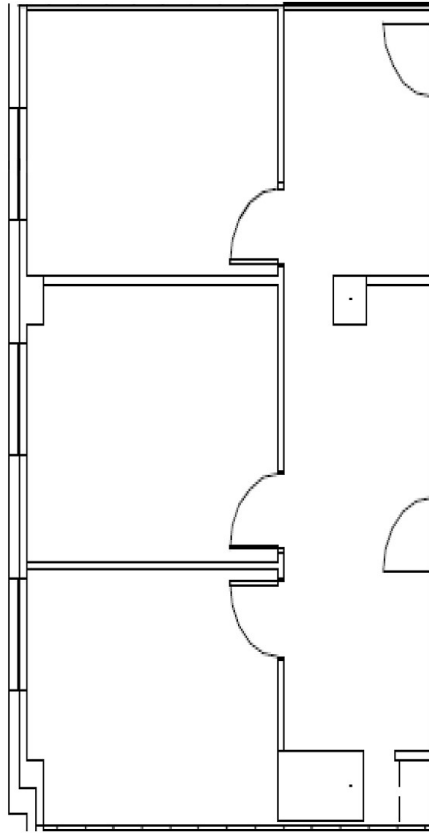

Esperson

Level 10 - Suite 1045 (1,012 RSF)

808 Travis, Houston, Texas 77002

cameron
MANAGEMENT

For leasing information:

Christine Gabriel 713.224.1663 x 284

Morris Chen 713.224.1663 x 256

leasing@cameronmanagement.com