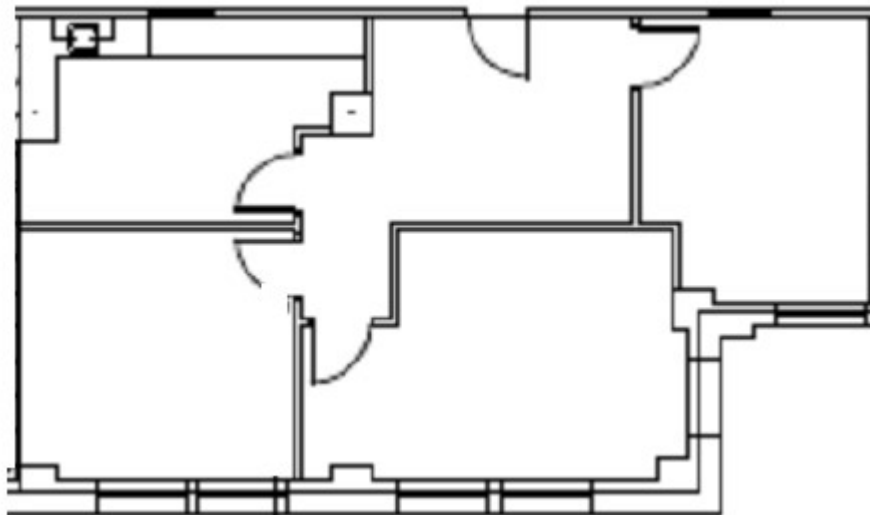

Esperson

Level 10 - Suite 1005 (1,158 RSF)

808 Travis, Houston, Texas 77002

cameron
MANAGEMENT

For leasing information:

Christine Gabriel 713.224.1663 x 284

Morris Chen 713.224.1663 x 256

leasing@cameronmanagement.com