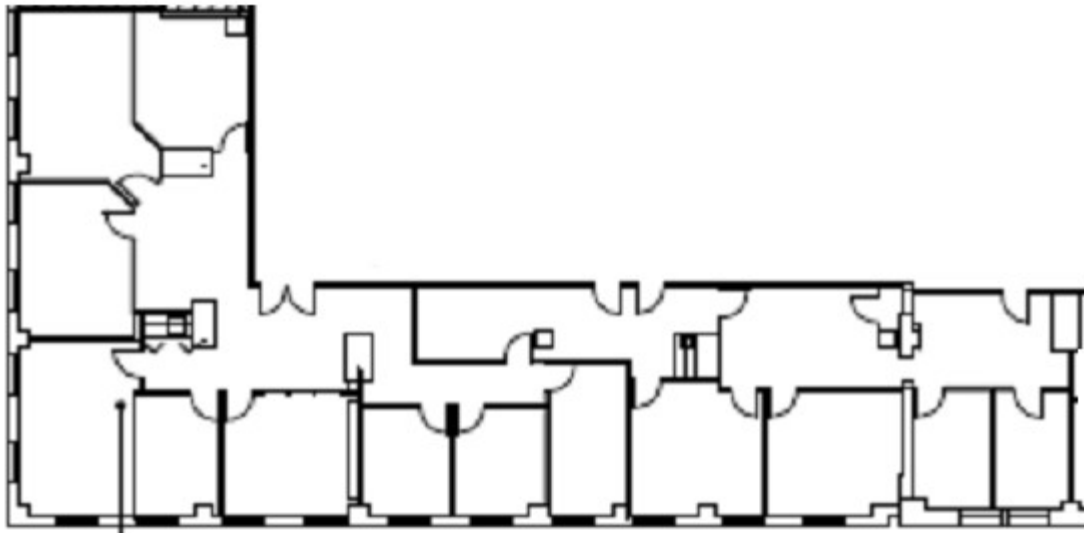

Esperson

Level 9 - Suite 953 (4,471 RSF)

808 Travis, Houston, Texas 77002

cameron
MANAGEMENT

For leasing information:

Christine Gabriel 713.224.1663 x 284

Morris Chen 713.224.1663 x 256

leasing@cameronmanagement.com