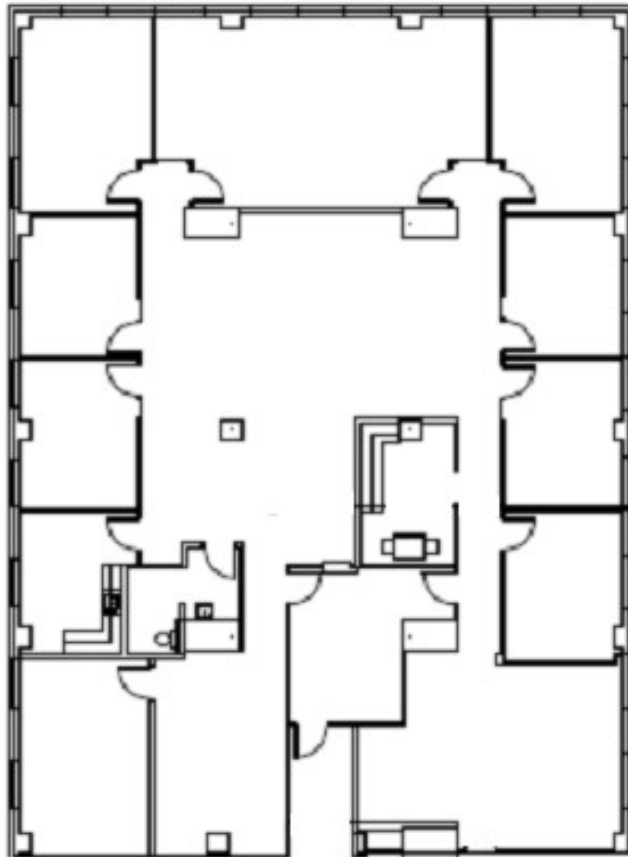

# Esperson

Level 9 - Suite 940 (5,510 RSF)

808 Travis, Houston, Texas 77002

cameron  
MANAGEMENT

For leasing information:

Christine Gabriel 713.224.1663 x 284

Morris Chen 713.224.1663 x 256

[leasing@cameronmanagement.com](mailto:leasing@cameronmanagement.com)