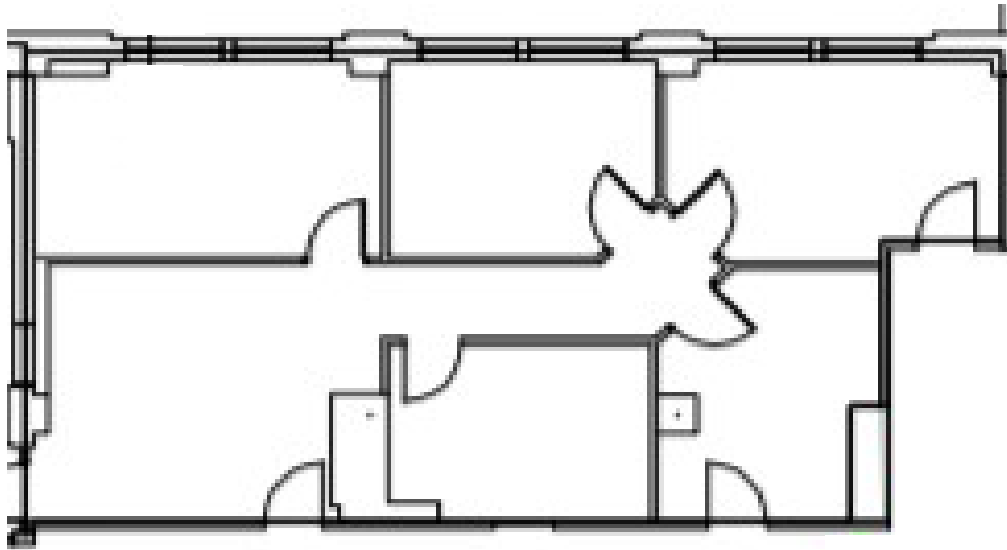

Esperson

Level 9 - Suite 930 (1,362 RSF)

808 Travis, Houston, Texas 77002

cameron
MANAGEMENT

For leasing information:

Christine Gabriel 713.224.1663 x 284

Morris Chen 713.224.1663 x 256

leasing@cameronmanagement.com