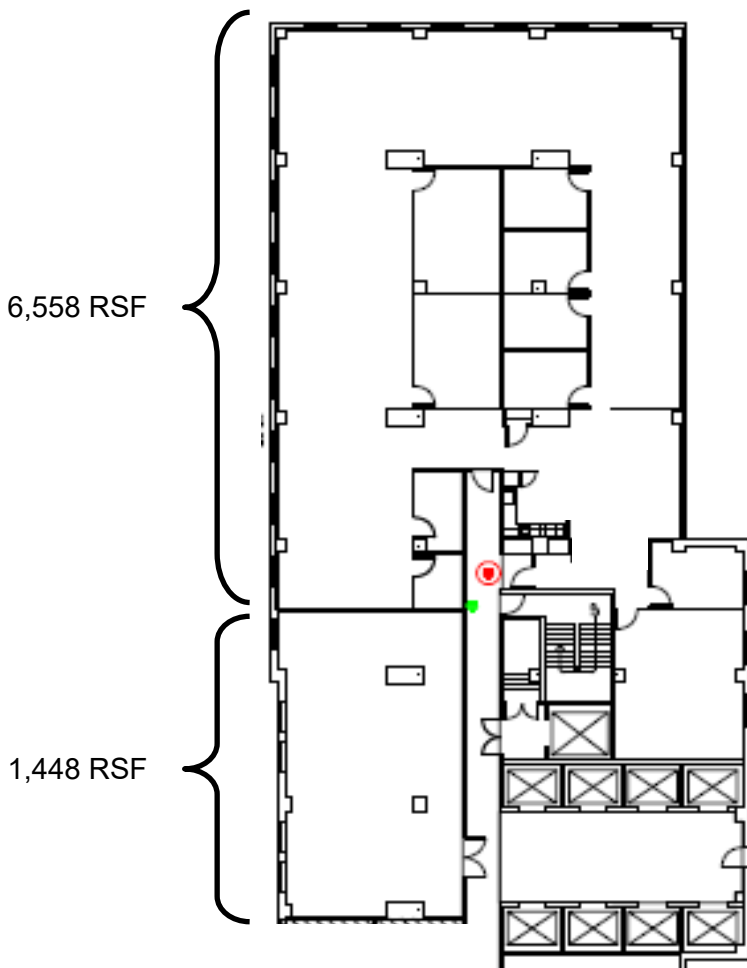

# Esperson

Level 4 - Suite 450 (8,006 RSF)

808 Travis, Houston, Texas 77002

cameron  
MANAGEMENT

For leasing information:

Christine Gabriel 713.224.1663 x 284

Morris Chen 713.224.1663 x 256

[leasing@cameronmanagement.com](mailto:leasing@cameronmanagement.com)