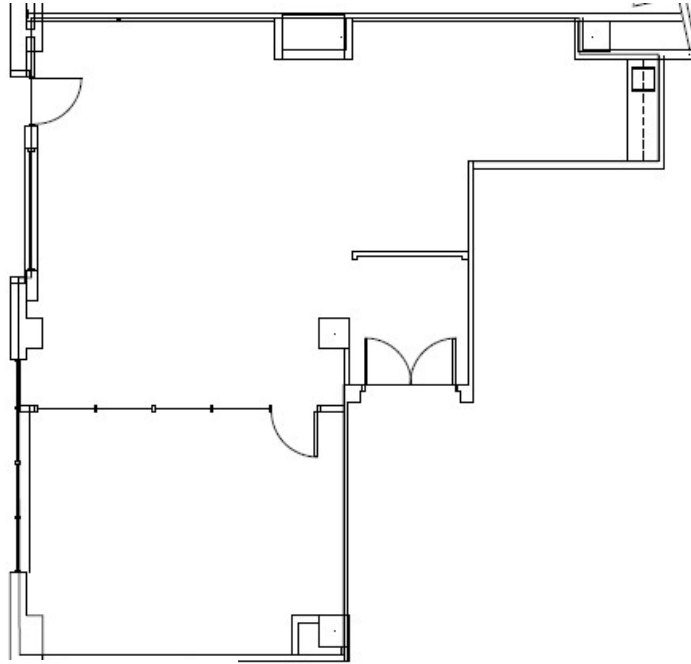

Esperson

Level 1 - Suite 150 (1,408 RSF)

808 Travis, Houston, Texas 77002

cameron
MANAGEMENT

For leasing information:

Christine Gabriel 713.224.1663 x 284

Morris Chen 713.224.1663 x 256

leasing@cameronmanagement.com